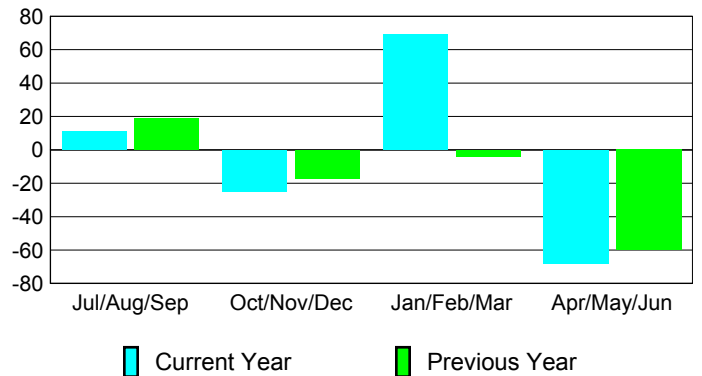

Membership Results
2009-2010

Membership
2008-2009

| Month | Net Memb Goal | Actual New Memb | Actual Dropped Memb | Gain/Loss of Memb | Gain/Loss of Memb |
|---------------|---------------|-----------------|---------------------|-------------------|-------------------|
| Jul/Aug/Sep | 100 | 96 | -85 | 11 | 19 |
| Oct/Nov/Dec | 80 | 58 | -83 | -25 | -17 |
| Jan/Feb/Mar | 80 | 135 | -66 | 69 | -4 |
| Apr/May/June | 20 | 99 | -167 | -68 | -60 |
| Totals | 280 | 388 | -401 | -13 | -62 |

Membership Results 2009-2010

Goal, New, Dropped, Gain/Loss

Comparison of Membership Gain/Loss

Current Year Compared to the Previous Year

Gender Comparison 2009-2010