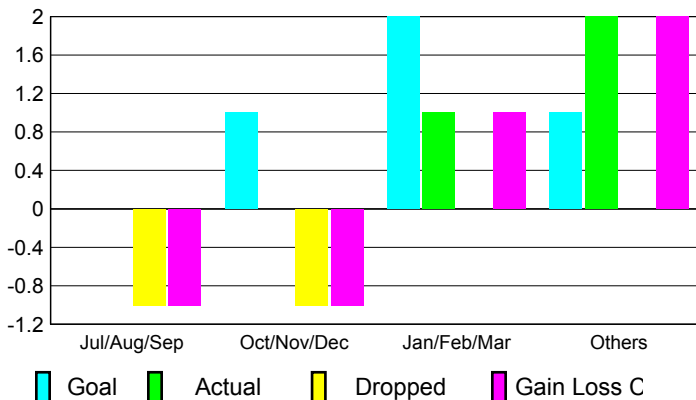

2009-2010 GMT Quarterly Report for District (or Undistricted) **District 333 C**

GMT: **Shinobu Goto**

Location: **JAPAN**

GMT CA: **5**

CLUBS

Club Results
2009-2010

Clubs
2008-2009

| Month | New Club Goal | Actual New Clubs | Actual Dropped Clubs | Gain/Loss of Clubs | Gain/Loss of Clubs |
|---------------|---------------|------------------|----------------------|--------------------|--------------------|
| Jul/Aug/Sep | 0 | 0 | -1 | -1 | 0 |
| Oct/Nov/Dec | 1 | 0 | -1 | -1 | 0 |
| Jan/Feb/Mar | 2 | 1 | 0 | 1 | 0 |
| Apr/May/June | 1 | 2 | 0 | 2 | 1 |
| Totals | 4 | 3 | -2 | 1 | 1 |

Club Results 2009-2010

Goal, New, Dropped, Gain/Loss

Comparison of Club Gain/Loss

Current Year Compared to the Previous Year

YTD Status Quo Clubs 2009-2010

Status Quo Clubs Compared to Status Quo Members

MEMBERSHIP