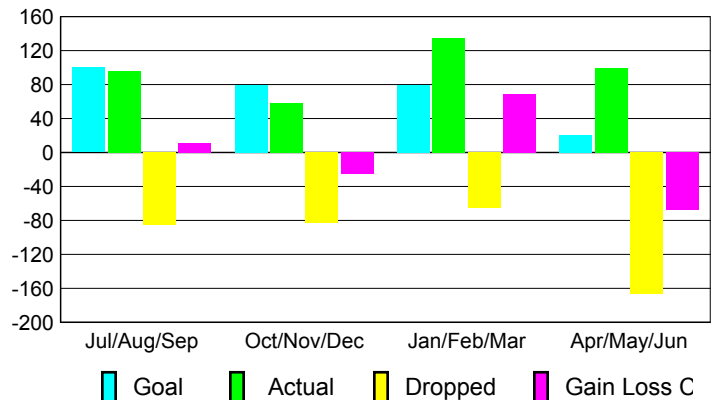

Membership Results 2009-2010

Goal, New, Dropped, Gain/Loss