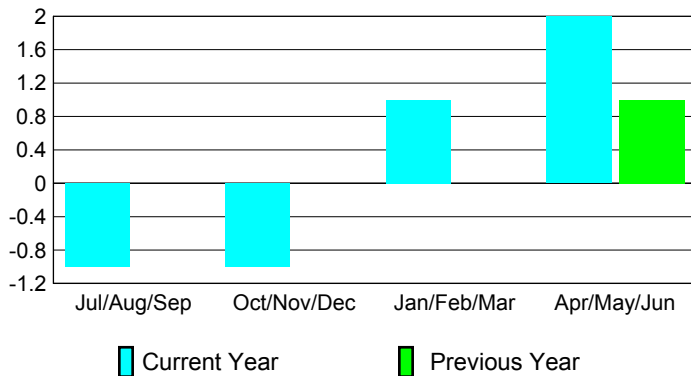

2009-2010 GMT Quarterly Report for District (or Undistricted) **District 333 C**

GMT: **Shinobu Goto**

Location: **JAPAN**

GMT CA: **5**

CLUBS

Club Results
2009-2010

Clubs
2008-2009

| Month | New Club Goal | Actual New Clubs | Actual Dropped Clubs | Gain/Loss of Clubs | Gain/Loss of Clubs |
|---------------|---------------|------------------|----------------------|--------------------|--------------------|
| Jul/Aug/Sep | 0 | 0 | -1 | -1 | 0 |
| Oct/Nov/Dec | 1 | 0 | -1 | -1 | 0 |
| Jan/Feb/Mar | 2 | 1 | 0 | 1 | 0 |
| Apr/May/June | 1 | 2 | 0 | 2 | 1 |
| Totals | 4 | 3 | -2 | 1 | 1 |

Club Results 2009-2010

Goal, New, Dropped, Gain/Loss

Comparison of Club Gain/Loss

Current Year Compared to the Previous Year

YTD Status Quo Clubs 2009-2010

Status Quo Clubs Compared to Status Quo Members

MEMBERSHIP